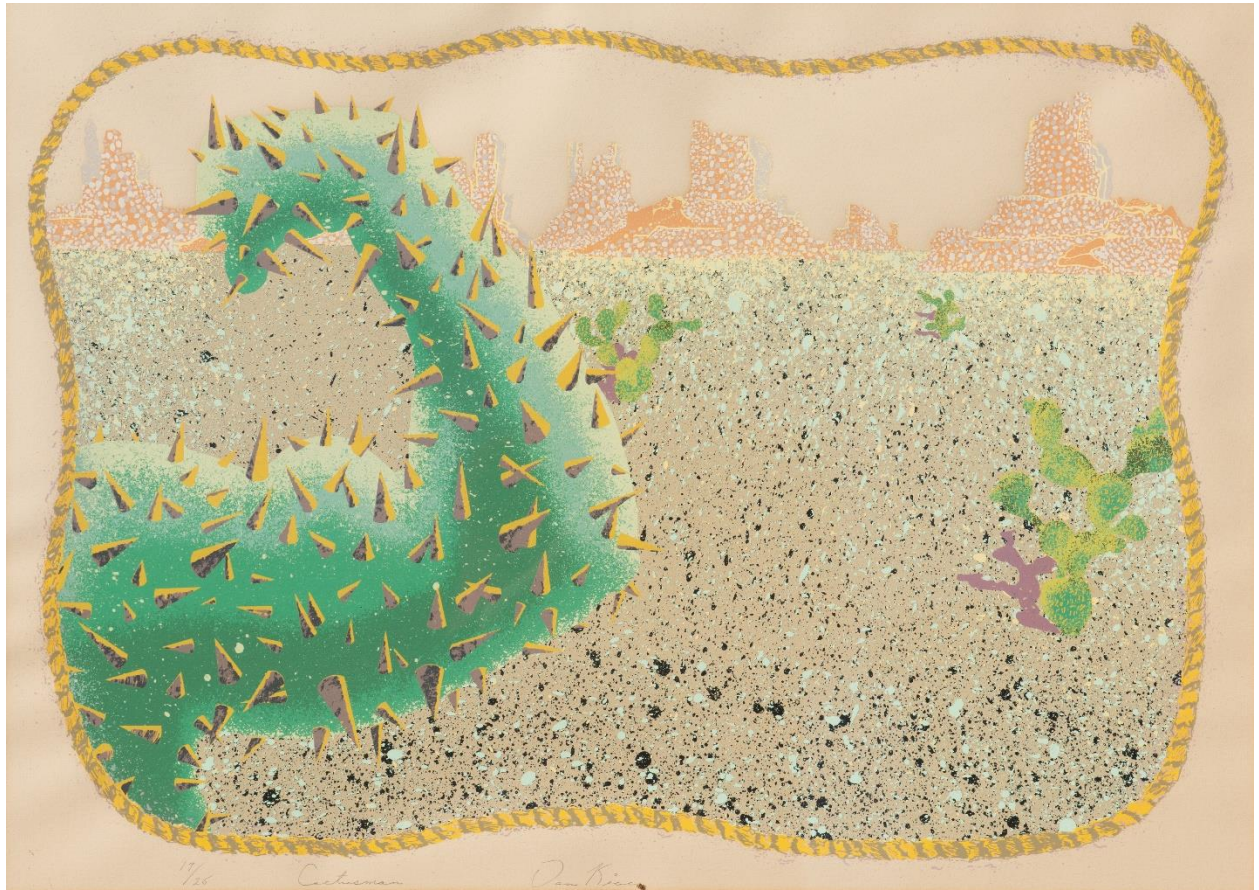

Cactus Night

26" x 32"

Cactus Man

32" x 26"

Great Plains Phantom II

32" x 26"

Lone Wolf II

32" x 26"

Magic II
30" x 25.5"

Medicine Shirt II

26" x 32"

Morning Magic

30" x 25.5"

Western Nights II

26" x 32"

Midnight Cactus
32" X 26"

Golden Cactus
25.5" X 30"

28/45

Between the Winds

Dan Kiery

Between the Winds
32" X 26"