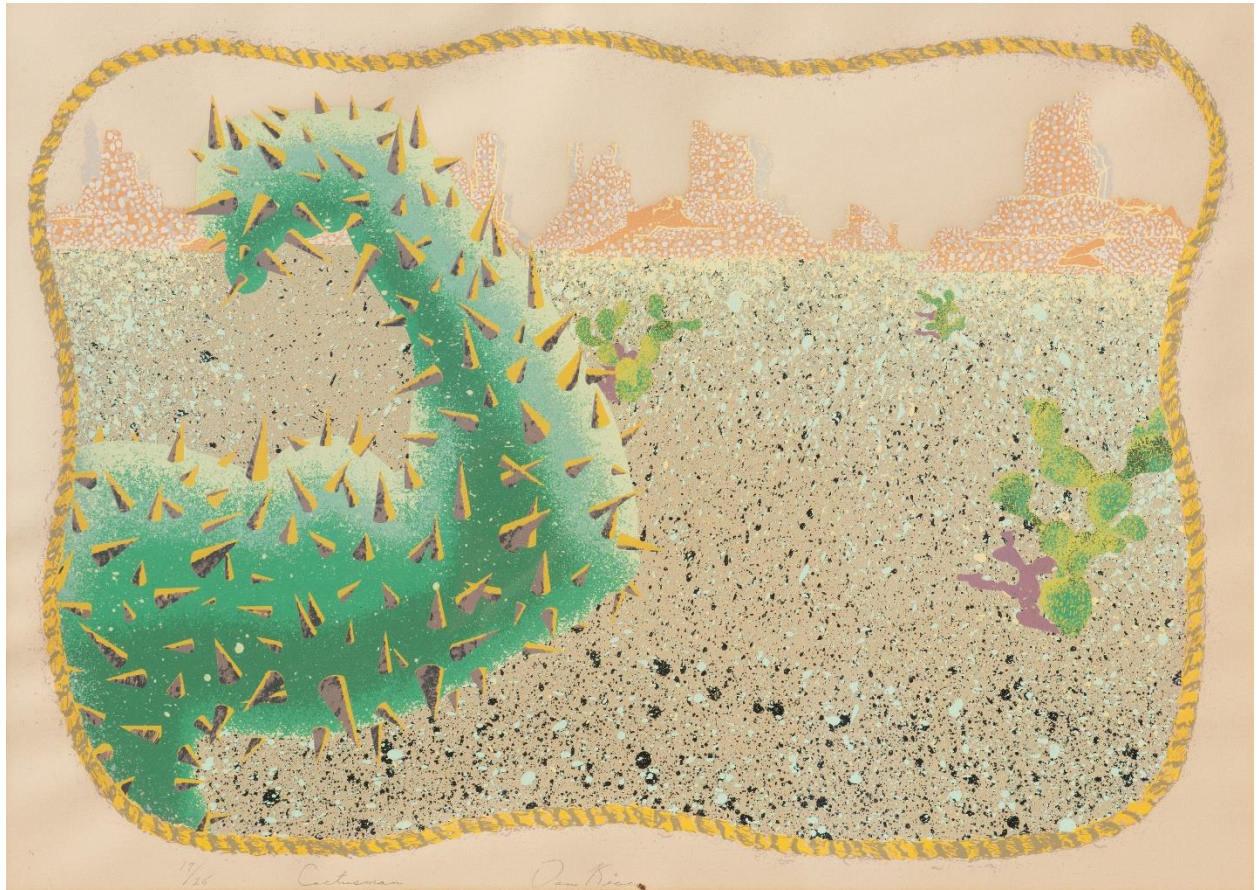

Cactus Night

26" x 32"

Cactus Man

32" x 26"

Great Plains Phantom II

32" x 26"

Lone Wolf II

32" x 26"

Magic II
30" x 25.5"

Medicine Shirt II

26" x 32"

Morning Magic

30" x 25.5"

Western Nights II

26" x 32"

Midnight Cactus
32" X 26"

28/45

Between the Winds

Dan Kiery

Between the Winds
32" X 26"